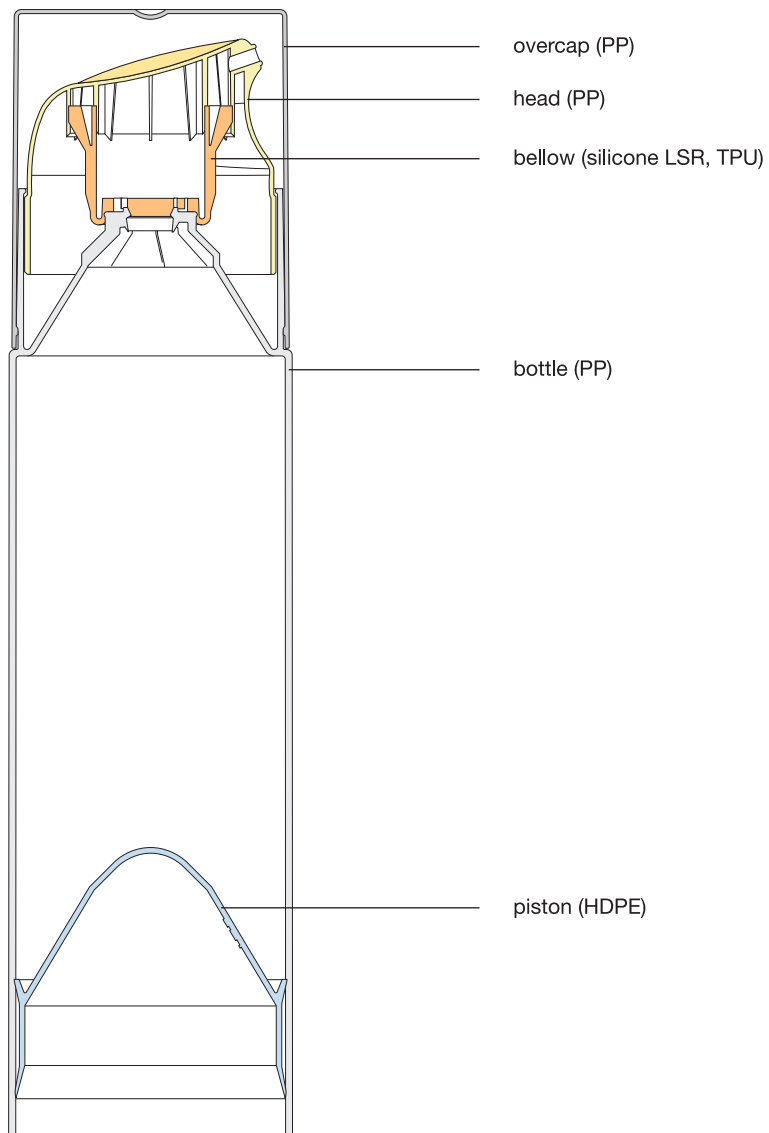

BODY CARE

SUN CARE

SKIN CARE

Luna™ Airless is the safe and reliable way to dispense your creams, gels and lotion products. Compatible with the most sophisticated formulas, Luna™ Airless is MWW Calmar's bottom-filled dispensing system built around our unique Rolling Bellow Technology™. Its easy actuation, metal-free design and high-quality performance make Luna™ Airless the perfect dispenser to keep your products free of all contamination.

Luna™ Airless

PERSONAL CARE

head →

standard

output →

1.5 ml

bottle sizes
(40 mm, glossy
bottom filled) →

50 ml

75 ml

100 ml

150 ml

overcap →

(glossy)

others →

plug

Luna™ Airless