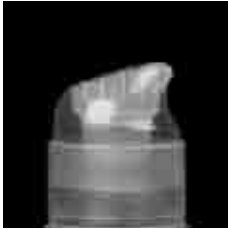

BODY CARE

SUN CARE

SKIN CARE

Luna™ Airless is the safe and reliable way to dispense your creams, gels and lotion products. Compatible with the most sophisticated formulas, Luna™ Airless is MWW Calmar's bottom-filled dispensing system built around our unique Rolling Bellow Technology™. Its easy actuation, metal-free design and high-quality performance make Luna™ Airless the perfect dispenser to keep your products free of all contamination.

Luna™ Airless

PERSONAL CARE

head →

standard

output →

1.5 ml

bottle sizes
(40 mm, glossy
bottom filled) →

50 ml